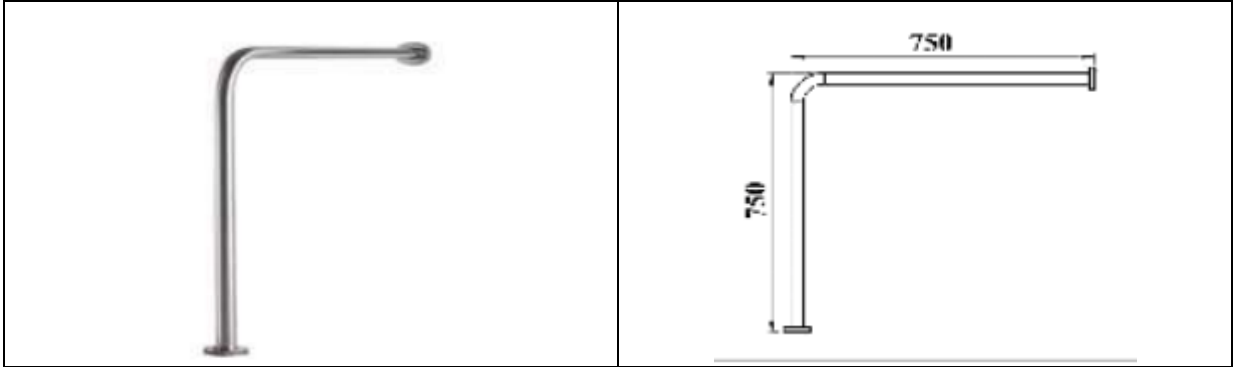

Noksi Metal San. Ve Dış. Tic. Ltd. Şti.

Fatih Mah Emirhan Sk. No:1 Sancaktepe, 34885 ISTANBUL - TURKEY

Phone:+90 216 314 03 30-31 Fax: +90 216 314 03 02 Email: info@noksi.com.tr

WALL TO FLOOR GRAB BAR

DESCRIPTION: Wall to Floor Grab Bar	DATE: 06/10/2017
--	-------------------------

FEATURES:

- Code: 142300
- Wall to floor Grab Bar
- AISI 304 Stainless Steel Quality
- Satin Surface
- Diameter 32mm

SPECIFICATIONS:

Product Detail		Box Details	
Dimension (cm)	Weight (kg)	Dimension (cm)	Weight (kg)
75*75cm	1,55		